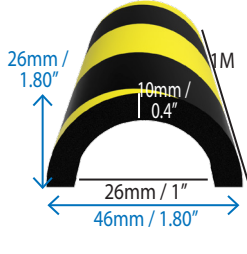

Pipe & I-Beam Protectors

Conic
PC04-4136NG12E

Square
PC05-2626NG12E

Half circle
PC04-4040NG12E

Half circle
PC06-4626NG1E

ESD Half circle
PC06-4626NGESD1E

Large Half circle
PC06-7035NG12E

Corner Protectors