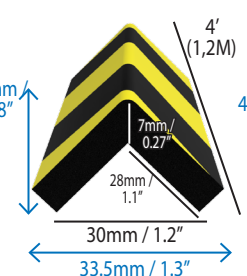

Square corner
PC03-2626NG12E