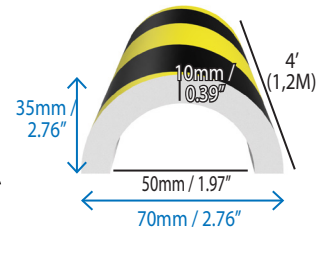

Pipe & I-Beam Protectors

Conic
PC04-4136NG12E

Square
PC05-2626NG12E

Half circle
PC04-4040NG12E

Half circle
PC06-4626NG1E

ESD Half circle
PC06-4626NGESD1E

Large Half circle
PC06-7035NG12E

Corner Protectors