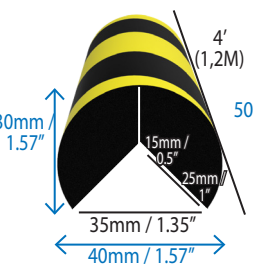

Round corner
PC01-4040NG12E