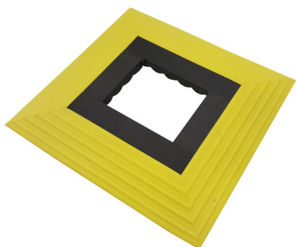

Half circle

Half circle

ESD Half circle

Large Half circle

Conic corner

Round corner

Large round corner

Square corner

Large square corner

XLarge square corner

Surface Protectors

Conic surface

Round surface

Rectangle surface

Large rectangle surface

Rounded Edge Surface

Additional Products

Cart Stop

A single stop keeps heavy carts from rolling away. Custom sizes available to accommodate different diameter casters.

DuraStripe Edge Protectors

Pliable, padded DuraStripe cushions flat surfaces and edges.