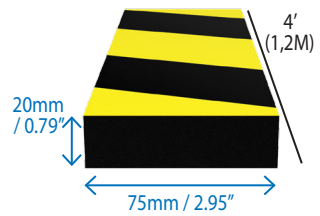

Surface Protectors available with magnets instead of adhesive!

Conic surface
PC07-4136NG12E

Round surface
PC07-4030NG12E

Rectangle surface
PC07-5020NG12E

Large rectangle surface
PC07-7520NG12E

Rounded edge surface
PC07-4011NG12E