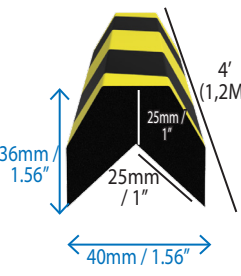

Pipe & I-Beam Protectors

Conic
PC04-4136NG12E

Square
PC05-2626NG12E

Half circle
PC04-4040NG12E

Half circle
PC06-4626NG1E

ESD Half circle
PC06-4626NGESD1E

Large Half circle
PC06-7035NG12E

Corner Protectors