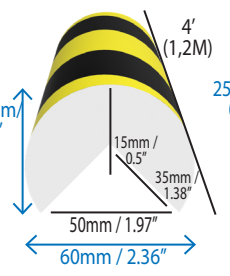

Large round corner
PC01-6060NG12E