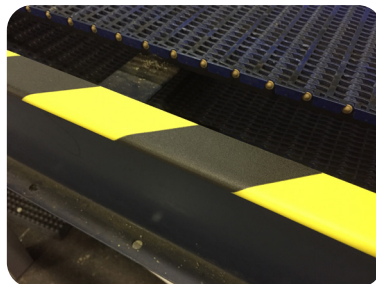

Large square corner

XLarge square corner

Surface Protectors

Conic surface

Round surface

Rectangle surface

Large rectangle surface

Rounded Edge Surface

Additional Products

Cart Stop

A single stop keeps heavy carts from rolling away. Custom sizes available to accommodate different diameter casters.

DuraStripe Edge Protectors

Pliable, padded DuraStripe cushions flat surfaces and edges.